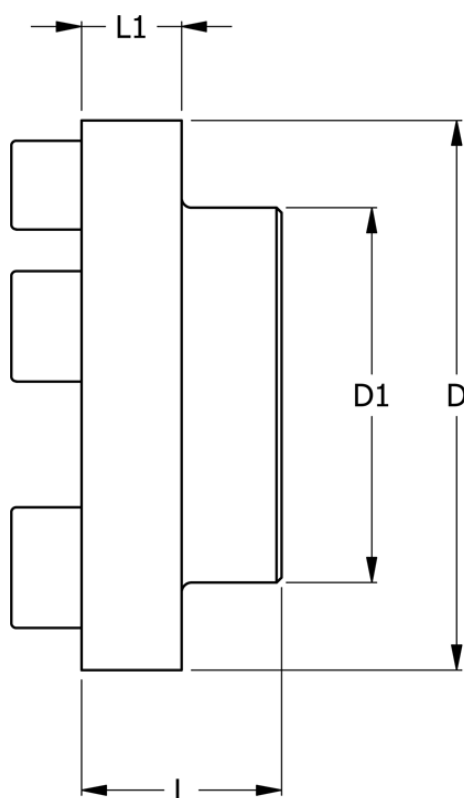

Article number: 330618004

Description: Coupling N-Eupex str. 180  
Part 4 without bore

## Measures

D	= 180
D1	= 125
L	= 70
L1	= 20
Max bore	= 75
Torque (N m)	= 880